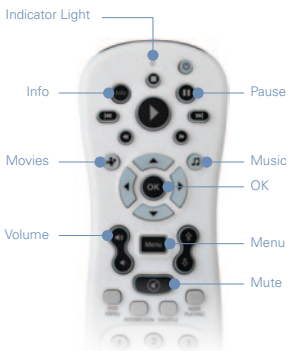

kaleidescape

The Kaleidescape System

Using the Remote

Programming the Remote

You can program the **Volume Up/Down** and **Mute** buttons on the Kaleidescape remote to control the volume on your TV or other device by following these steps.

1 Press and hold the **Info** and **Pause** buttons at the same time. When the indicator light at the top of the remote begins blinking, release the buttons. The indicator light stays on and the Kaleidescape remote is now in learning mode.

2 Place the teaching remote and the Kaleidescape remote on a table so that they point at each other and are approximately 6 inches (15 cm) apart.

3 For each button on the Kaleidescape remote you want to teach, repeat the steps below. Only the **Volume Up/Down** and **Mute** buttons can be taught.